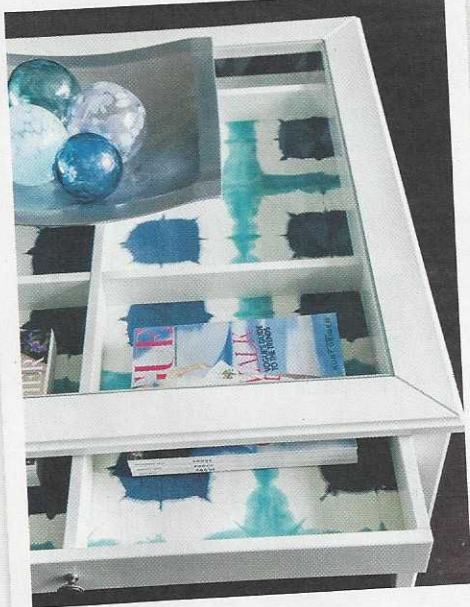

2 Feeling blue

Use wallpaper for instant impact! Give your room a brave focal point with sky blue shades inspired by the beauty of a Mediterranean landscape

Update an old coffee table with some spare wallpaper to add a splash of colour