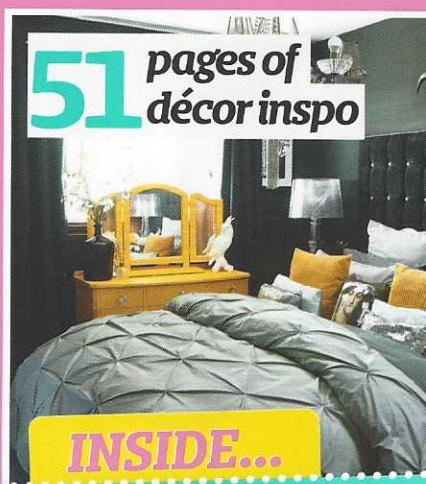

Line a plain bookcase with some striking wallpaper to get a designer look for less

Give a tray a new lease of life with a coat of paint and some wallpaper

Highlight any architectural features, like a chimney breast, with some stand-out wallpaper designs to wow the room. Since you're not papering an entire wall, you can be as bold as you dare with some striking geometric patterns. Pick out the key colours from the wallpaper and accessorise the rest of the room to bring the whole scheme together. If you're living in rented accommodation but love the idea of wallpaper, transform a large bookcase with wallpaper or even a coffee table to add your favourite patterns. If you like an aged, distressed feel, you'll love this peeling planks wallpaper in aqua that instantly adds character and texture to an Ikea bookcase. You'll only need half a roll, so do ask in your local DIY store if they're selling discounted opened rolls.

374

Inspirational ideas & buys you'll love

MAKE IT!

- Paint drop vases
- Hideout play tent
- Simple sew ottoman

EXPERT ADVICE

- ✓ Sell your home with ease
- ✓ Savvy bathroom updates

WELCOME To Our Home

High street steals from £2!